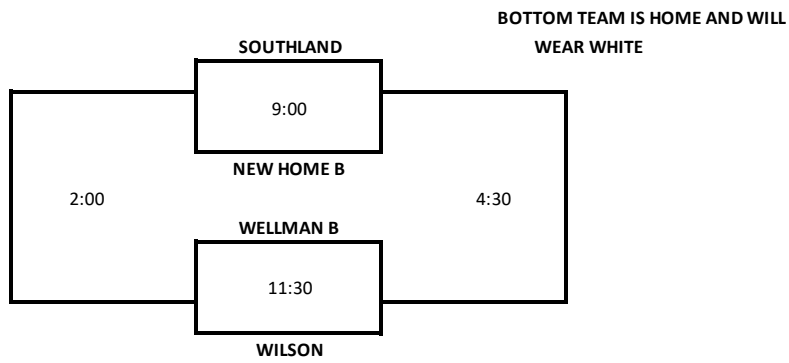

GIRLS

All games at Wilson ISD

SATURDAY GAMES - Bottom team is home and will wear white